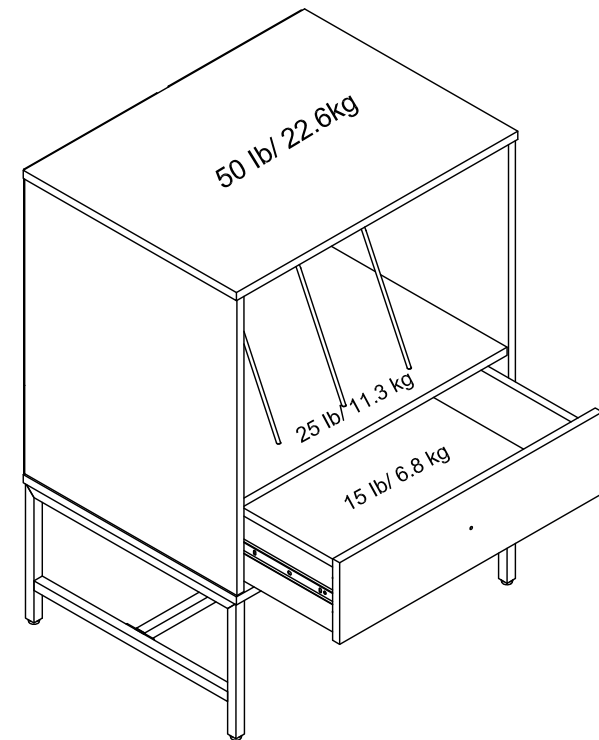

# 6077912COM -RECORD STAND

Wood Breakdown:  
MDF 0%, PB 85%.  
Total storage: 0.62 cubic feet

Overall Product Size:  
23.75" W × 18.1" D × 32.8" H  
60.3cm W × 46cm D × 83.4cm H

Maximum Weight Capacities  
Unit Weight: 41.734lbs. (18.97kg)