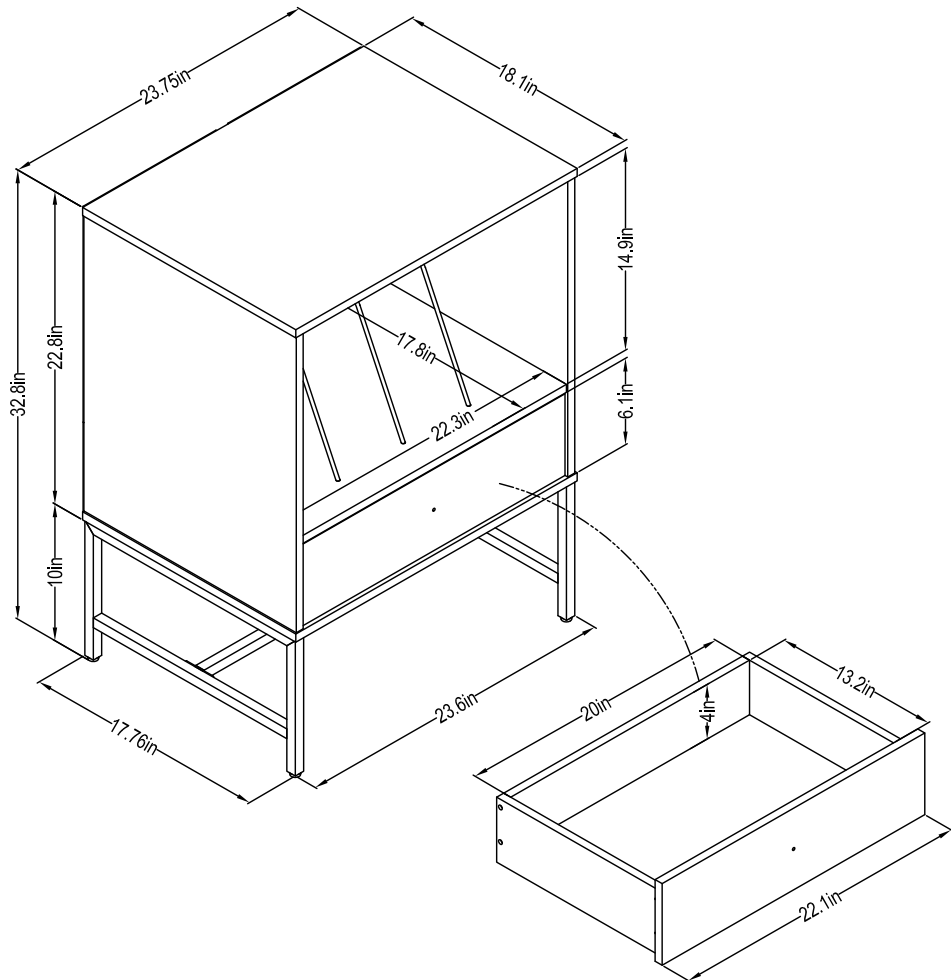

# 6077912COM -RECORD STAND

Wood Breakdown:  
MDF 0%, PB 85%.  
Total storage: 0.62 cubic feet

Overall Product Size:  
23.75" W × 18.1" D × 32.8" H  
60.3cm W × 46cm D × 83.4cm H

Maximum Weight Capacities  
Unit Weight: 41.734lbs. (18.97kg)